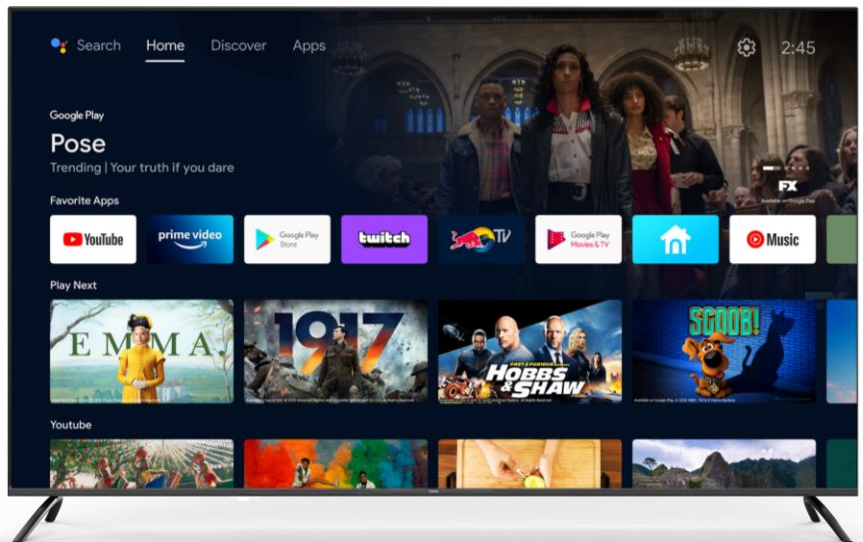

50" 4K UHD Android TV

CHI Q

U50G7H

BLACK
FRAMELESS

DISPLAY SIZE
50"/127cm

RESOLUTION
4K UHD

AUDIO
DOLBY DAP

3 year warranty CHI Q

Watch thousands of TV shows, movies, and Netflix original programming on your TV.

See what the world is watching, the hottest music videos, news and more.

Enjoy thousands of online streaming videos with Amazon Prime Video.

HLG is designed for broadcast cable, satellite and live TV. It uses multiple routes to progress picture quality and produce vivid images.

Picture or video occupies the whole TV screen. The picture seems bigger than regular televisions.