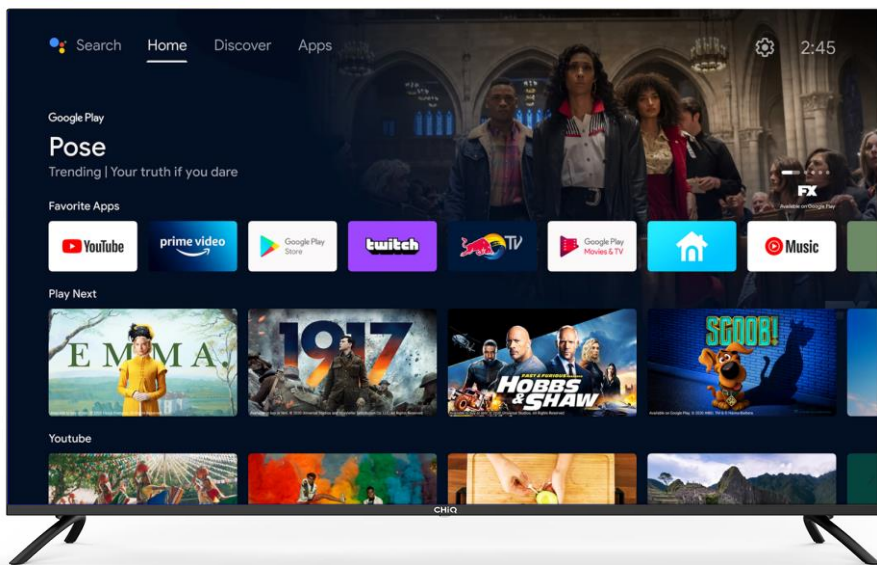

# 65" 4K UHD Android TV

CHiQ

U65G7P

BLACK  
FRAMELESS

DISPLAY SIZE  
65"/165cm

RESOLUTION  
4K UHD

AUDIO  
DOLBY DAP

**3** year warranty CHiQ

Cast your favourite entertainment content from your Android or iOS device.

With 8 million pixels, the image is vivid and real as if it is within reach. 4K UHD has higher pixel density, providing a clearer, better defined picture.