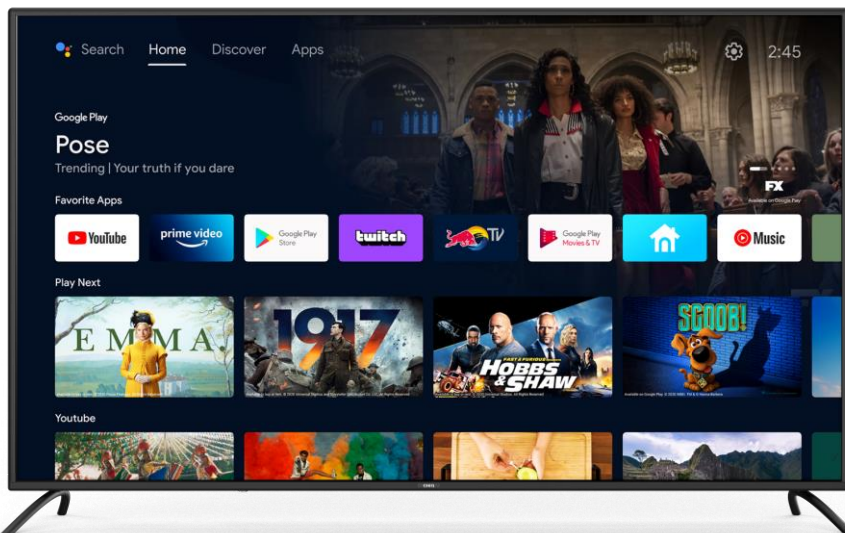

65" 4K UHD Android TV

CHI Q

U65G5L

BLACK
Narrow Bezel

DISPLAY SIZE
65"/165cm

RESOLUTION
4K UHD

AUDIO
DOLBY DAP

3 year warranty CHI Q

NETFLIX

Watch thousands of TV shows, movies, and Netflix original programming on your TV.

See what the world is watching, the hottest music videos, news and more.

Enjoy thousands of online streaming videos with Amazon Prime Video.

Cast your favourite entertainment content from your Android or iOS device.

With 8 million pixels, the image is vivid and real as if it is within reach. 4K UHD has higher pixel density, providing a clearer, better defined picture.