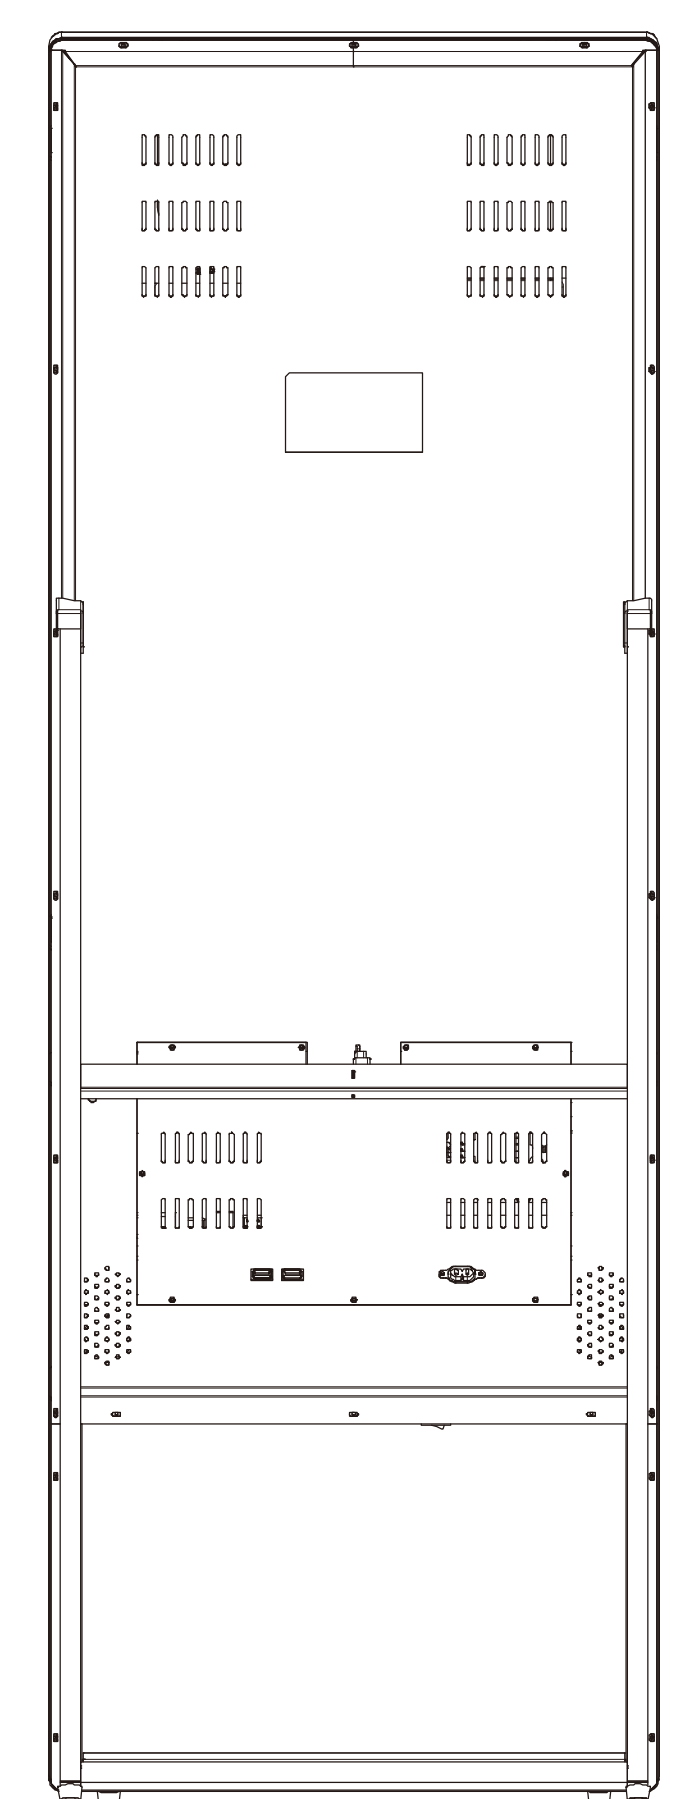

Display •Diagonal Screen size: 32 inch •Panel Resolution: 1366*768 •Optimum Resolution: 1366*768@60Hz •Brightness: 300 cd/m² •Contrast Ratio (Typical): 2400:1 •Aspect Ratio: 9:16 •Response Time (Typical): 6.5 ms •Display Colours: 16.7 million •Viewing Angle (H / V): 178/178 degree	Internal Player •CPU: Dual Core A53 •GPU: ARM Mali400 Quad Core 533 MHz •Dominant Frequency: 1.2GHz •Memory: 1 GB DDR3 •Storage: 8 GB EMMC •Operation System:Android 4.4.2	Connectivity •USB2.0*1 •USB3.0*1 •Built-in WiFi
Sound •Built-in Speakers: 2*4W RMS	Power •Standby Power Consumption: <1 W •Mains Power: 100 ~ 240VAC, 50 ~ 60Hz •Rated Power Consumption:45W •MTBF: 30,000 hour(s)	Miscellaneous •On-Screen Display Languages: English, Simplified Chinese, Traditional Chinese •Regulatory Approvals: CCC, CB
Multimedia Applications •USB Playback Audio: AAC, M4A, MP3,WAV, WMA •USB Playback Picture: BMP, GIF, JPEG •USB Playback Video: M2TS, M4V, MKV, MP4, MPEG, MPG, MTS, TS, VOB, WMV	Dimensions •CBU Size(L*H*D): 449*1334*58.8mm •Package Dimension (L*H*D): 1510*208*635mm •Gross Weight: 22.8Kg •Net Weight: 16.34Kg	Accessories • LED Digital Signage:1 pcs • User Manual: 1 pcs • Users Warranty Card: 1 pcs • Remote Control: 1 pcs • Battery: 2 pcs

Digital Signage Portable

For more information about CHiQ Digital Signage Display ,visit

www.CHiQ.com.au

CHiQ is created by one of China's leading designers and manufacturers of consumer electronics and home appliances, the new generation of CHiQ consumer electronics and electrical home appliances are manufactured by Changhong group.

Copyright©2018 CHANGHONG ELECTRONICS(AUSTRALIA) PTY. LTD.All rights reserved.All brand,product,service names and logos are trademarks and registered trademark of their respective owners and are hereby recognized and acknowledge

CHANGHONG ELECTRONICS(AUSTRALIA) PTY. LTD.

Add: 2/251 ferntree Gully Rd,Mt Waverley,VIC,3149
E-mail:Service@changhong.com.au