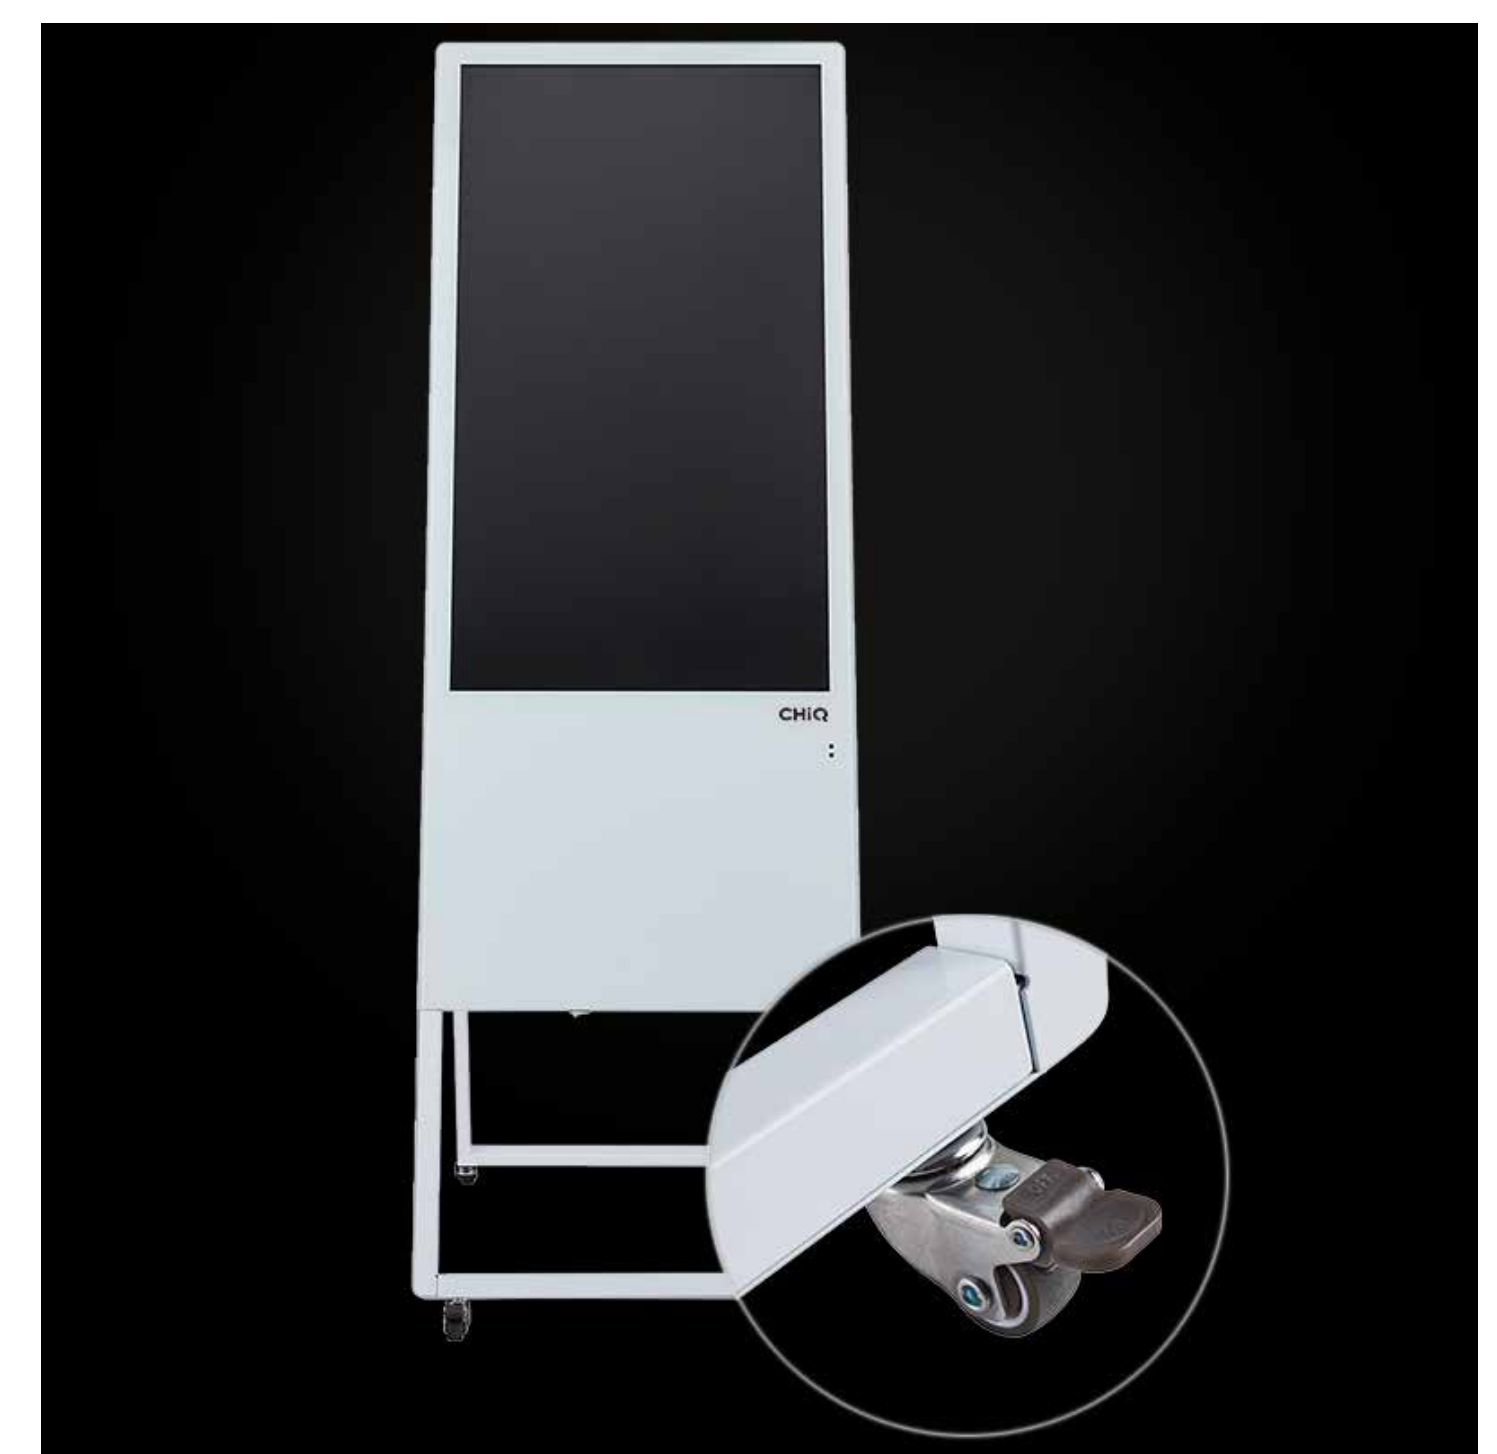

Product Appearance

Tempered Glass

Slim Bezel Design

Folding Design, More Portable

Optional Universal Wheel

CHiQ

1

HD Picture Quality

Create an immersive experience with a LCD Panel size of 1366 x 768 resolution and 16.7M Display Colour.

3

USB Smart Clone

Create a new folder on the flash disk named SProgram. Put the messaging files (videos, pictures) into the SProgram folder. Plug the flash disk into the USB port on the signage unit and the messaging will be cloned automatically.