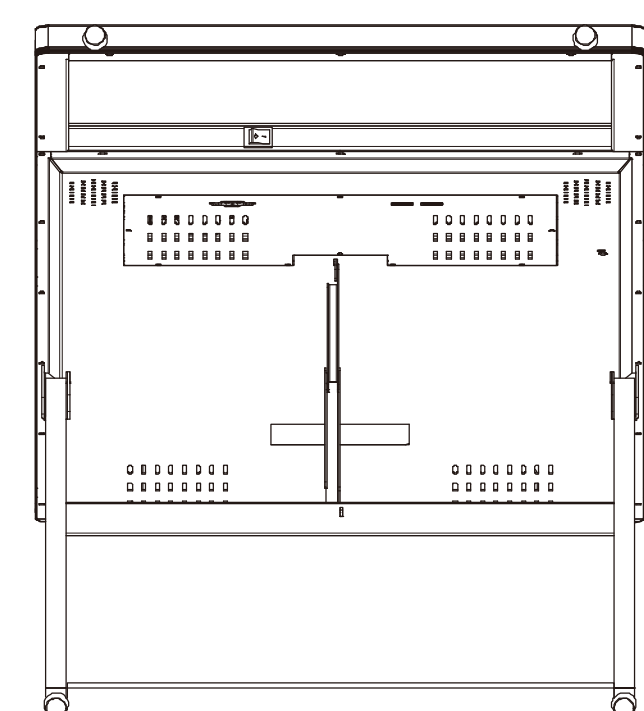

Display •Diagonal Screen size: 32 inch •Panel Resolution: 1366*768 •Optimum Resolution: 1366*768@60Hz •Brightness: 300 cd/m² •Contrast Ratio (Typical): 2400:1 •Aspect Ratio: 9:16 •Response Time (Typical): 6.5 ms •Display Colours: 16.7 million •Viewing Angle (H / V): 178/178 degree	Internal Player •CPU: Dual Core A53 •GPU: ARM Mali400 Quad Core 533 MHz •Dominant Frequency: 1.2GHz •Memory: 1 GB DDR3 •Storage: 8 GB EMMC •Operation System:Android 4.4.2	Connectivity •USB2.0*1 •USB3.0*1 •Built-in WiFi
Sound •Built-in Speakers: 2*4W RMS	Power •Standby Power Consumption: <1 W •Mains Power: 100 ~ 240VAC, 50 ~ 60Hz •Rated Power Consumption:45W •MTBF: 30,000 hour(s)	Miscellaneous •On-Screen Display Languages: English, Simplified Chinese, Traditional Chinese •Regulatory Approvals: CCC, CB
Multimedia Applications •USB Playback Audio: AAC, M4A, MP3,WAV, WMA •USB Playback Picture: BMP, GIF, JPEG •USB Playback Video: M2TS, M4V, MKV, MP4, MPEG, MPG, MTS, TS, VOB, WMV	Dimensions •CBU Size(L*H*D): 449*1334*58.8mm •Package Dimension (L*H*D): 1510*208*635mm •Gross Weight: 22.8Kg •Net Weight: 16.34Kg	Accessories • LED Digital Signage:1 pcs • User Manual: 1 pcs • Users Warranty Card: 1 pcs • Remote Control: 1 pcs • Battery: 2 pcs

Digital Signage Portable

For more information about CHiQ Digital Signage Display ,visit

www.CHiQ.com.au

CHiQ is created by one of China's leading designers and manufacturers of consumer electronics and home appliances, the new generation of CHiQ consumer electronics and electrical home appliances are manufactured by Changhong group.

Copyright©2018 CHANGHONG ELECTRONICS(AUSTRALIA) PTY. LTD.All rights reserved.All brand,product,service names and logos are trademarks and registered trademark of their respective owners and are hereby recognized and acknowledge

CHANGHONG ELECTRONICS(AUSTRALIA) PTY. LTD.

Add: 2/251 ferntree Gully Rd,Mt Waverley,VIC,3149
E-mail:Service@changhong.com.au