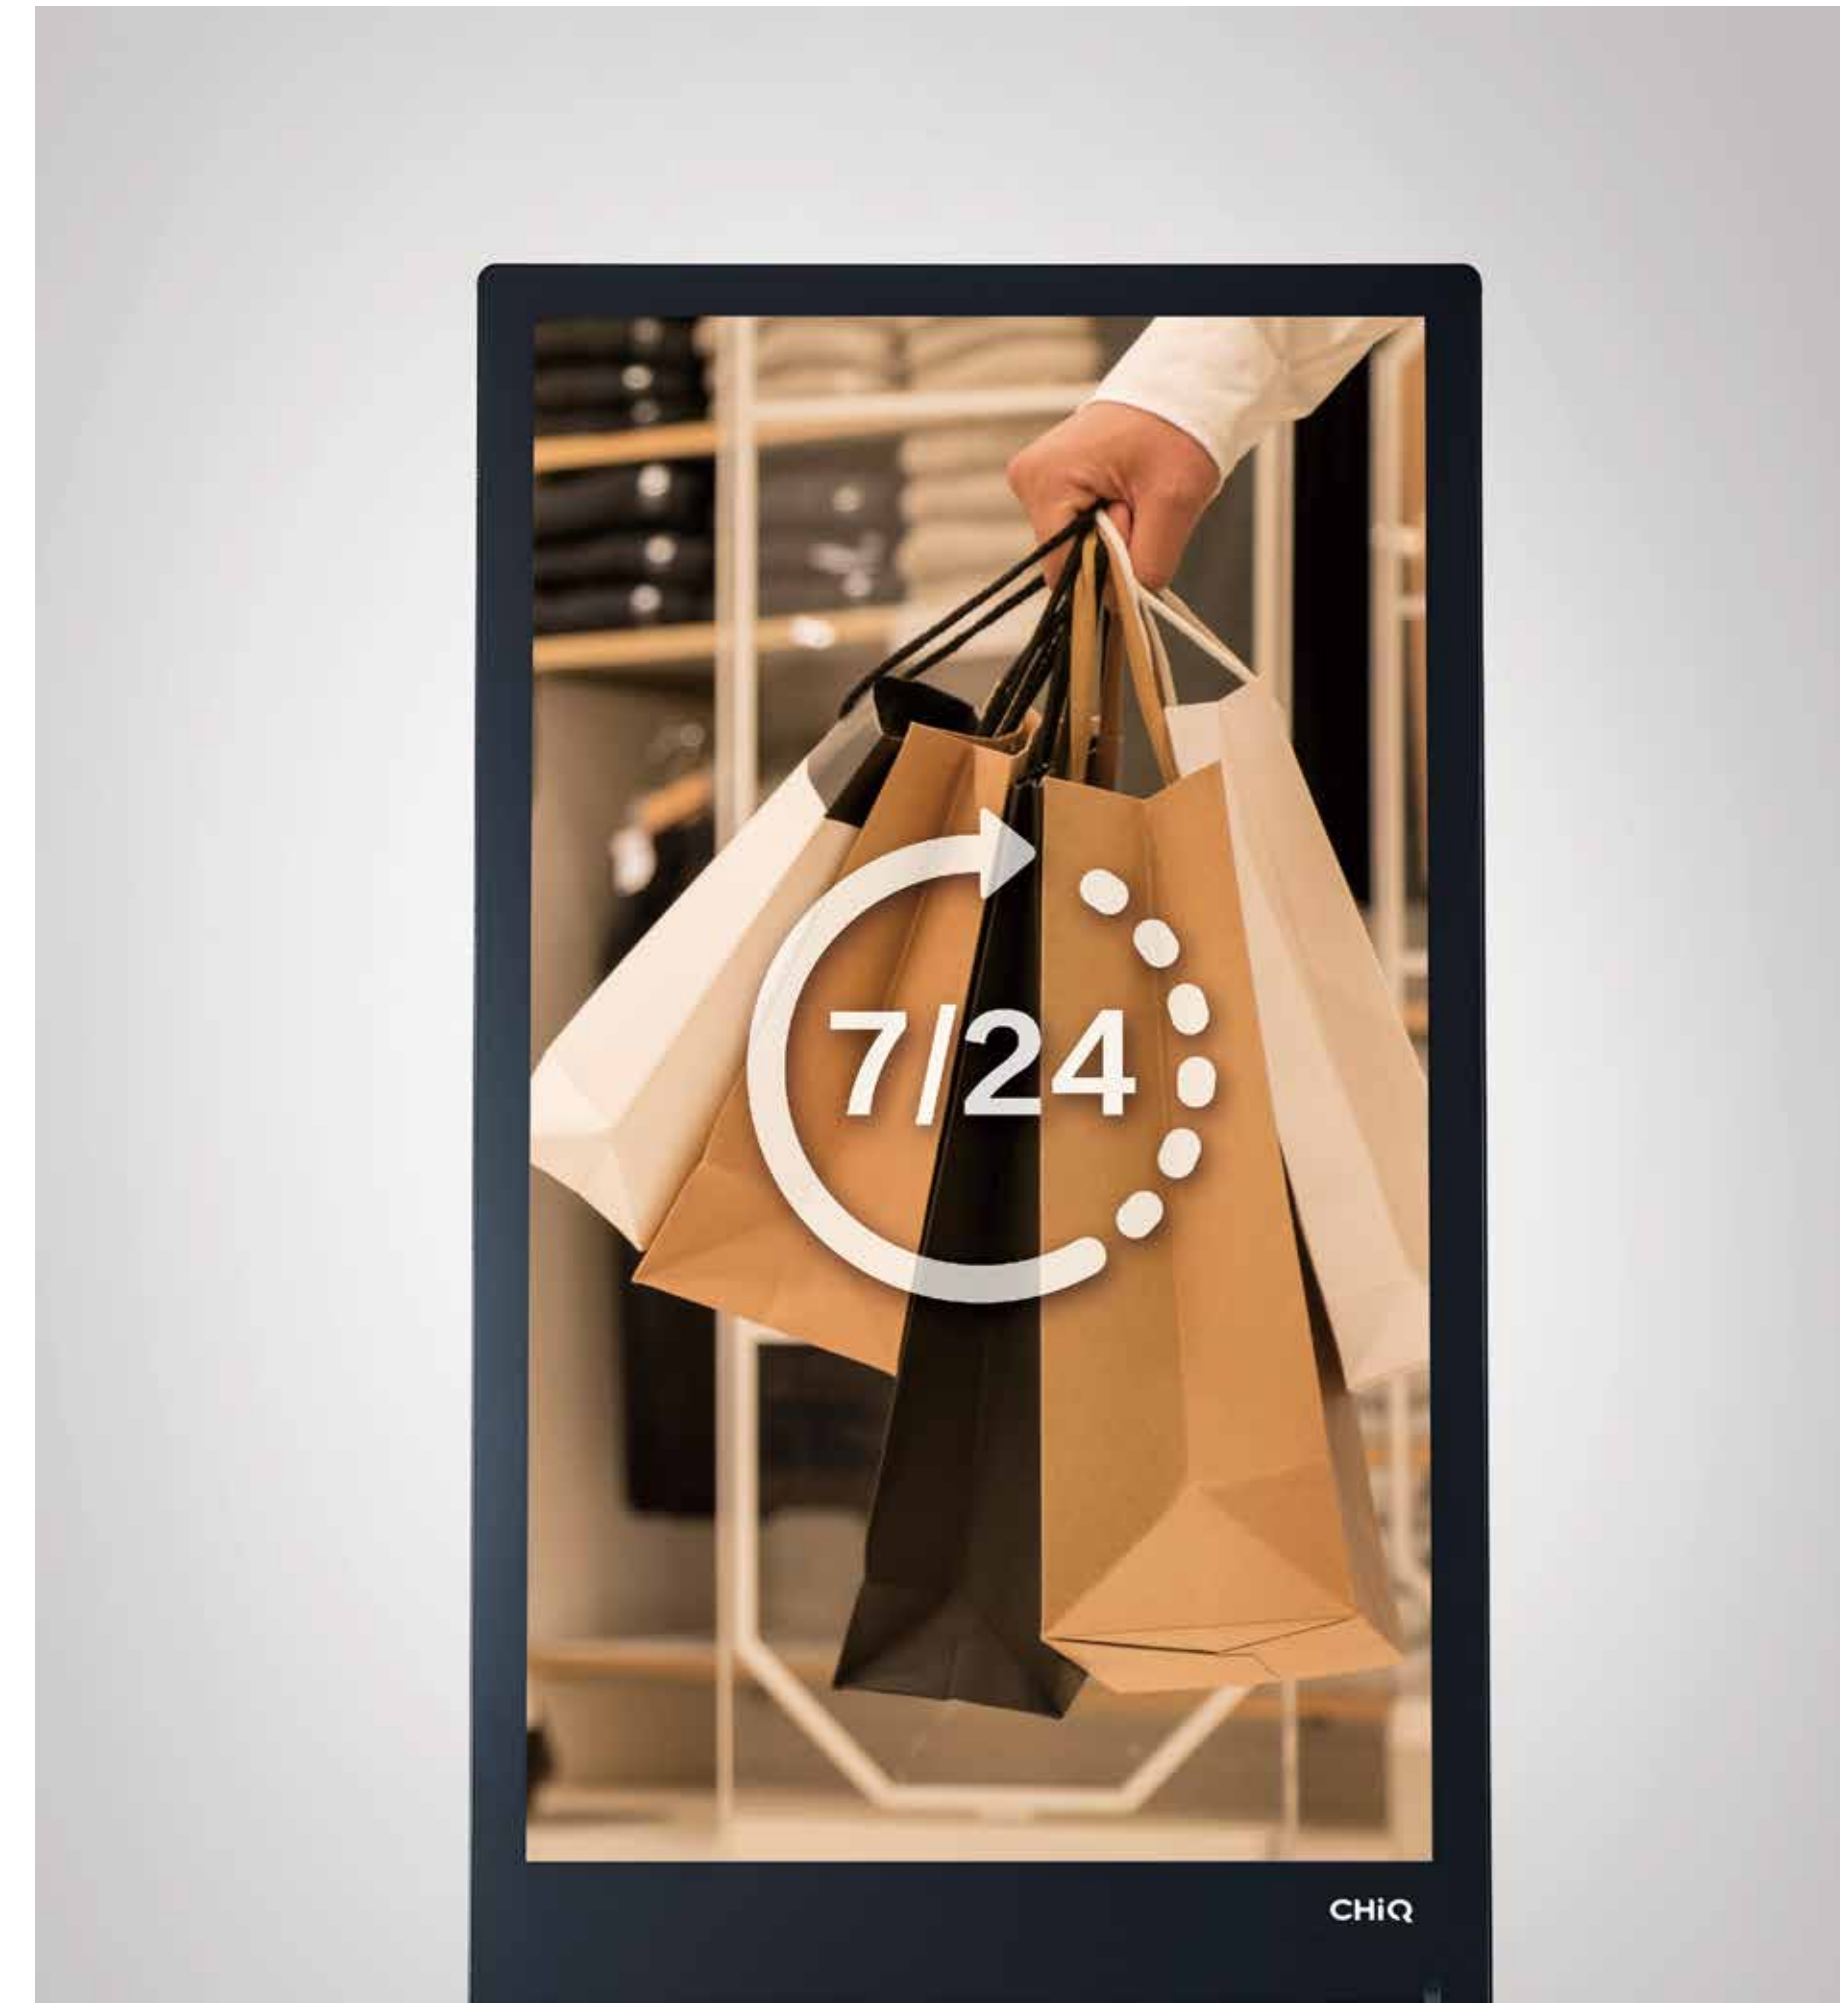

Create an immersive experience with a LCD Panel size of 1366 x 768 resolution and 16.7M Display Colour.

3

USB Smart Clone

Create a new folder on the flash disk named SProgram. Put the messaging files (videos, pictures) into the SProgram folder. Plug the flash disk into the USB port on the signage unit and the messaging will be cloned automatically.

[Only takes 50 seconds to clone a 400 Megabyte file.](#)

2

Time Switch & Built for 24/7 Use

Easily choose the "Week mode" or "Daily mode" and set the switch on & off at any time to control the advertising message. Strong durable support to present your business messaging 24/7.