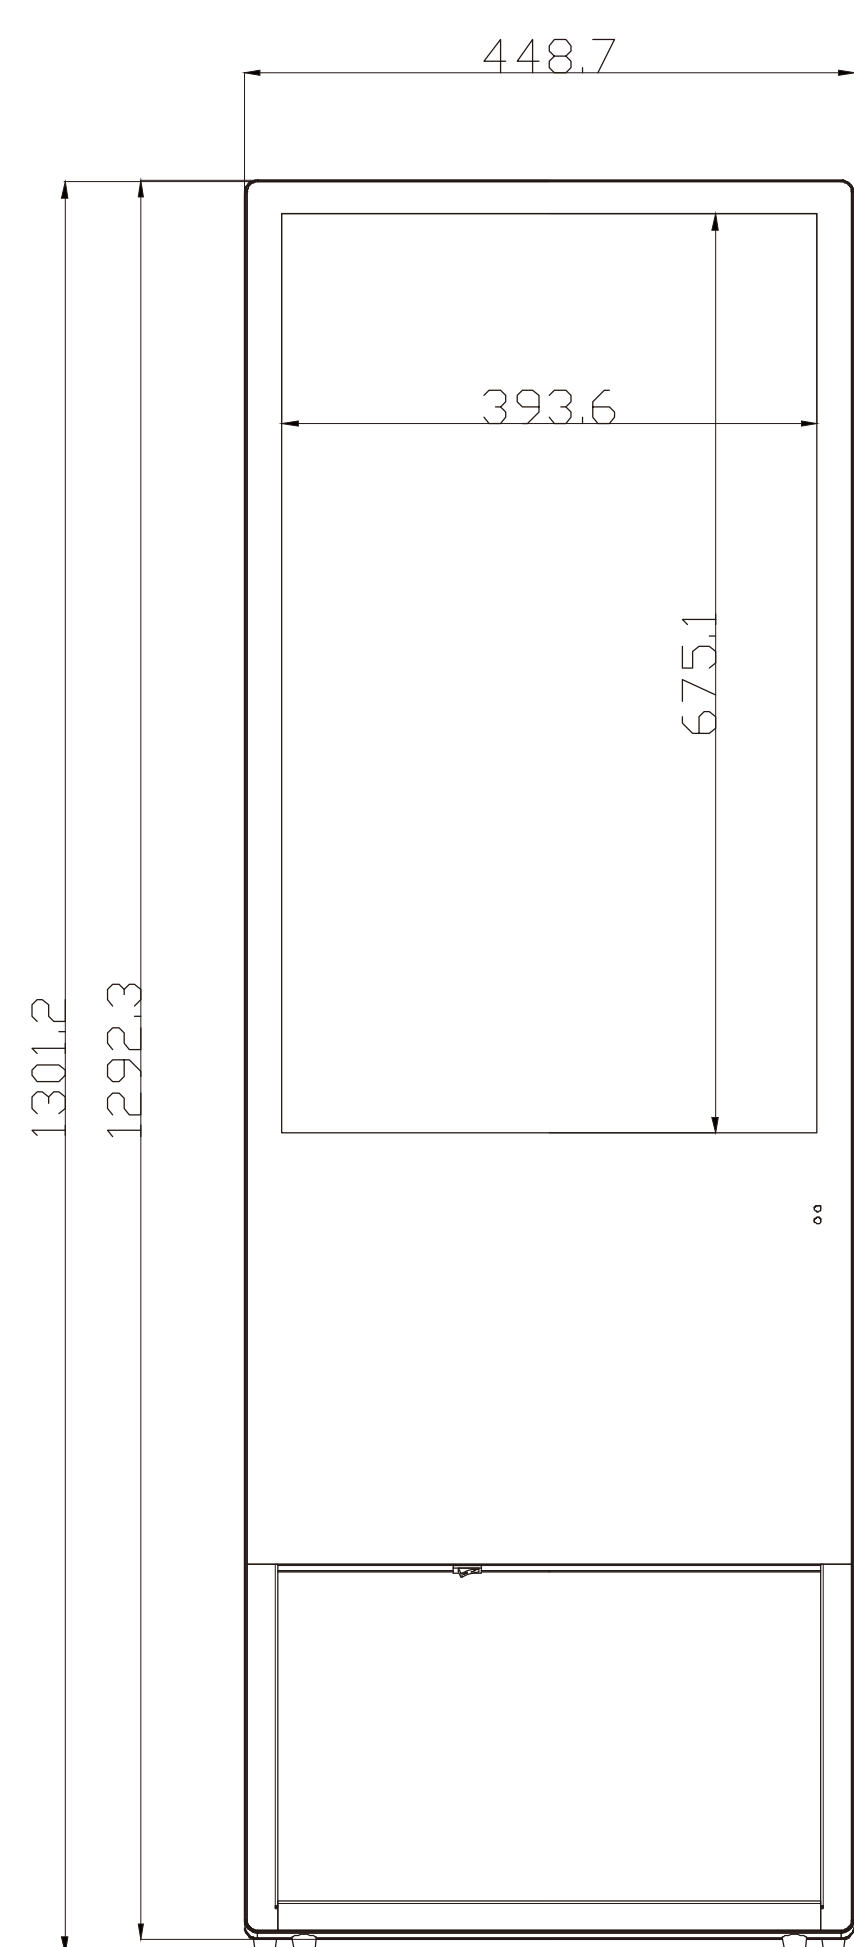

Display •Diagonal Screen size: 32 inch •Panel Resolution: 1366*768 •Optimum Resolution: 1366*768@60Hz •Brightness: 300 cd/m² •Contrast Ratio (Typical): 2400:1 •Aspect Ratio: 9:16 •Response Time (Typical): 6.5 ms •Display Colours: 16.7 million •Viewing Angle (H / V): 178/178 degree	Internal Player •CPU: Dual Core A53 •GPU: ARM Mali400 Quad Core 533 MHz •Dominant Frequency: 1.2GHz •Memory: 1 GB DDR3 •Storage: 8 GB EMMC •Operation System:Android 4.4.2	Connectivity •USB2.0*1 •USB3.0*1 •Built-in WiFi
Sound •Built-in Speakers: 2*4W RMS	Power •Standby Power Consumption: <1 W •Mains Power: 100 ~ 240VAC, 50 ~ 60Hz •Rated Power Consumption:45W •MTBF: 30,000 hour(s)	Miscellaneous •On-Screen Display Languages: English, Simplified Chinese, Traditional Chinese •Regulatory Approvals: CCC, CB
Multimedia Applications •USB Playback Audio: AAC, M4A, MP3,WAV, WMA •USB Playback Picture: BMP, GIF, JPEG •USB Playback Video: M2TS, M4V, MKV, MP4, MPEG, MPG, MTS, TS, VOB, WMV	Dimensions •CBU Size(L*H*D): 449*1334*58.8mm •Package Dimension (L*H*D): 1510*208*635mm •Gross Weight: 22.8Kg •Net Weight: 16.34Kg	Accessories • LED Digital Signage:1 pcs • User Manual: 1 pcs • Users Warranty Card: 1 pcs • Remote Control: 1 pcs • Battery: 2 pcs

Digital Signage Portable

For more information about CHiQ Digital Signage Display ,visit

www.CHiQ.com.au

CHiQ is created by one of China's leading designers and manufacturers of consumer electronics and home appliances, the new generation of CHiQ consumer electronics and electrical home appliances are manufactured by Changhong group.

Copyright©2018 CHANGHONG ELECTRONICS(AUSTRALIA) PTY. LTD.All rights reserved.All brand,product,service names and logos are trademarks and registered trademark of their respective owners and are hereby recognized and acknowledge

CHANGHONG ELECTRONICS(AUSTRALIA) PTY. LTD.

Add: 2/251 ferntree Gully Rd,Mt Waverley,VIC,3149
E-mail:Service@changhong.com.au