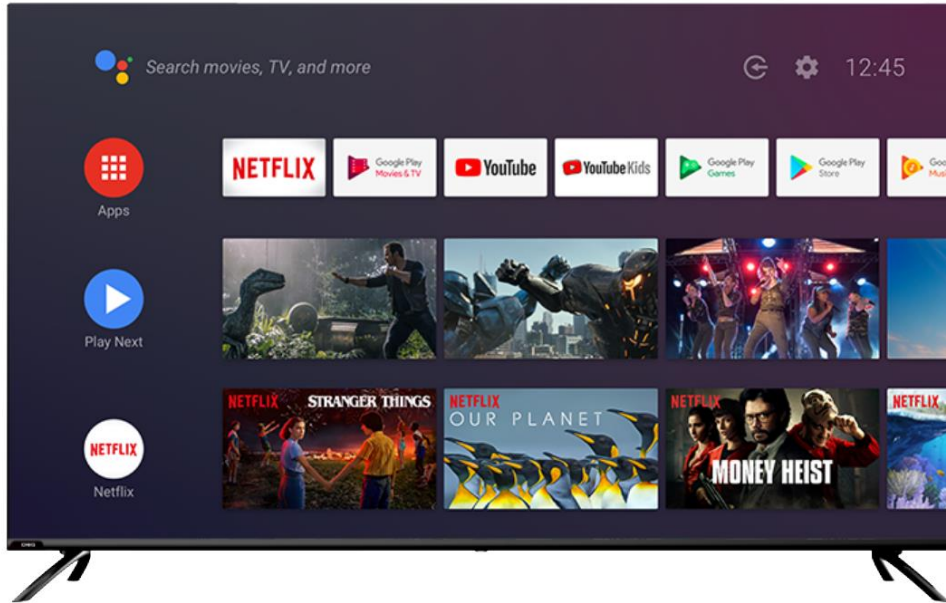

•55"/139cm

AI Pont

FEATURES

Android 9.0

Android PIE harness's the power of artificial intelligence to give you extra entertainment options and a great users experience.

Google Assistant

Your own personal Google assistant , always ready to help.

Google Play

A global online store to find, enjoy, and share your favorite apps, games, movies, music, and books on all your favorite devices.

Chromecast built-in

Cast your favorite entertainment content from your Android or iOS device.

NETFLIX

Watch thousands of TV shows, movies, and Netflix original programming on your TV.

YouTube

See what the world is watching, the hottest music videos, news and more.

Frameless

Picture or video occupies the whole TV screen. The picture seems bigger than regular televisions.

Enjoy thousands of online streaming videos with Amazon Prime Video.

Display	Terminals	Features
Resolution: 3840 x 2160 Contrast Ratio: 5000 View Angle: 178° (H)/178° (V) Response Time: 6.5ms	HDMI 2.0 x 3 (HDMI 1-ARC) USB 2.0 x 2 AV In x 1 Headphone x 1 LAN x 1 SPDIF (OPTICAL) x 1 RF x 1	Google Play Google Assistant Chromecast Built-in Bluetooth 5.0 Frameless design Built-in WiFi Energy Efficiency: 4.5 Stars